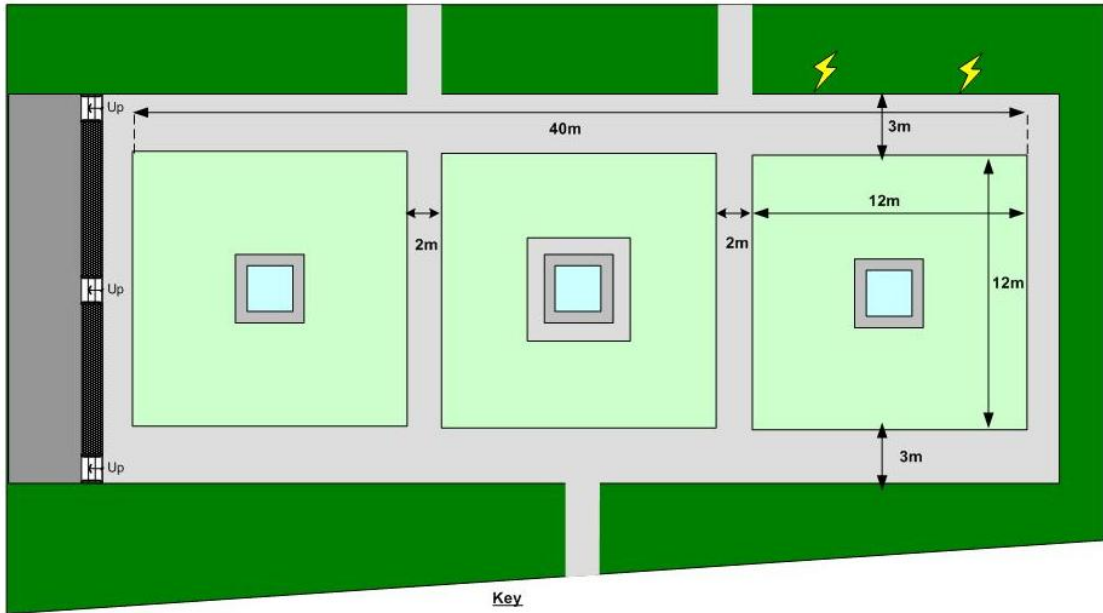

THE HEMPEL

Zen Garden

Capacities & Dimensions:

Boardroom	-
Cabaret (Tables of 8)	-
Theatre Style	-
U-Shape	-
Classroom	-
Cocktail	350
Lunch / Dinner	20-300
Individual Square Dimensions	12m x 12m
Area	144sq m
Entire Garden Dimensions	40m x 18m
Area	480sq m
Marquee Dimensions	50m x 15m
Area	750sq m