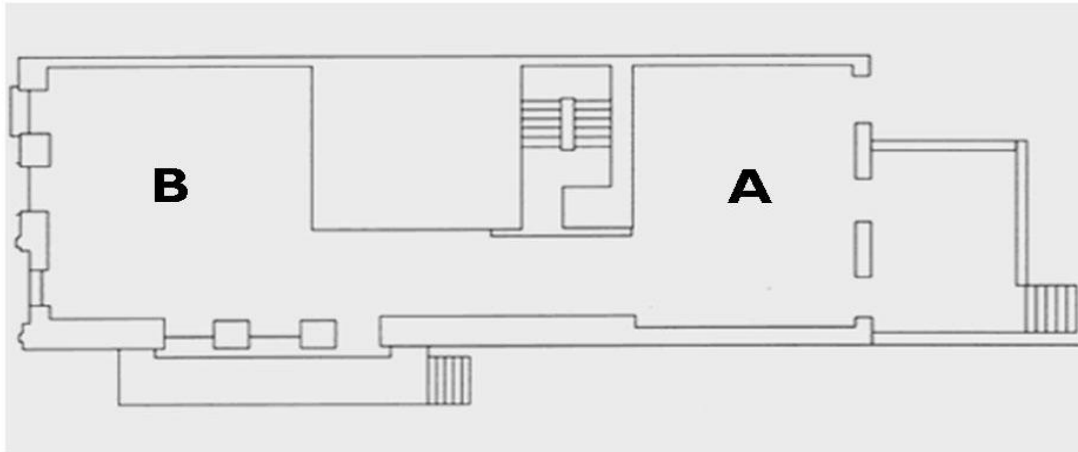

No.17 A and No.17 B

Capacities & Dimensions:

No. 17 B	
Theatre Style	30
Classroom Style	24
Cabaret Style	16
Boardroom	24
U-Shape	26
Banqueting Style	30
No. 17A	
Theatre Style	18
Classroom Style	8
Cabaret Style	16
Boardroom	8
U-Shape	8
Banqueting Style	20
No. 17 A&B	
Stand up Reception	80
Dimensions Front (No 17A)	
Area	5.4m x 7.2m
Area	38.9sq m
Dimensions Back (No.17B)	
Area	6.4m x 6.7m
Area	42.9sq m